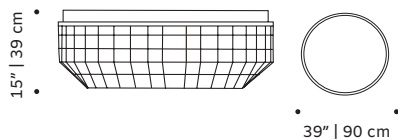

Weight item: 34 lb | 16 kg

Weight packaging: 62 lb | 28 kg

Packaging type: cardboard box and pallet

Packaging dimensions with pallet: 110x110x37 cm

Number of parcels: 1

AIR
center table

FINISHINGS

Upholstery