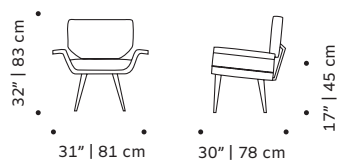

PACKAGING

Weight item: 33 lb | 15 kg

Weight packaging: 60 lb | 27 kg

Packaging type: cardboard box and pallet

Packaging dimensions with pallet: 75x75x90 cm

Number of parcels: 1

IVY
armchair