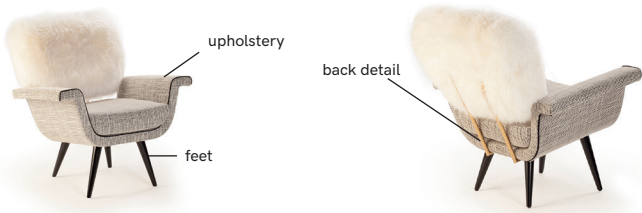

IVY

by Mambo unlimited ideas

mambo—
unlimited
ideas

IVY
armchair

TECHNICAL CHARACTERISTICS

Frame: constructed in solid wood with 90 mm elastic webbing

Fixed cover

Structure foam: 100% PU HR 40 kg

Seat foam: 100% PU HR 35 kg

Fire retardent foam is available upon request

Feet: beech wood

Firmness: soft ○○●○○ firm

Handmade in Portugal

AS PICTURED

Ivy armchair: white lamb leather back, wire 02 seat, paris black piping, black lacquered feet, gold metal applications