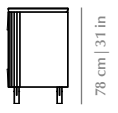

250 cm | 98 in

50 cm | 20 in

78 cm | 31 in

// as pictured

- Structure – Ivory Lacquered MDF
- Doors - Marble - Estremoz White Matte finish
- Wood Reliefs – Natural Walnut Veneer
- Metal applications – Stainless Steel Plated Polished Copper
- Feet – Stainless Steel Plated Polished Copper