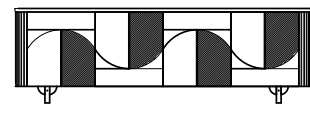

250 cm | 98 in

50 cm | 20 in

78 cm | 31 in

// as pictured

- Structure – Ivory Lacquered MDF
- Doors - Marble - Estremoz White Matte finish
- Wood Reliefs – Natural Walnut Veneer
- Metal applications – Stainless Steel Plated Polished Copper
- Feet – Stainless Steel Plated Polished Copper