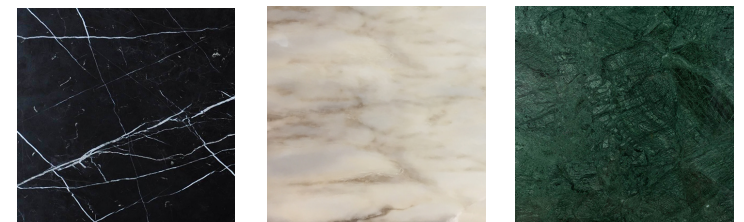

marble

ref 1

Estremoz White Estremoz Rose

ref 2

Estremoz Rose Nero Marquina

ref 3

Nero Marquina Estremoz White Green Guatemala

relief part in estremoz white matte
mid part in estremoz rose matte
bottom part in estremoz white matte
spheres in estremoz white matte

relief part in nero marquina
mid part in estremoz rose matte
bottom part in nero marquina
spheres in nero marquina

relief part in estremoz white matte
mid part in green guatemala
bottom part in nero marquina
spheres in nero marquina