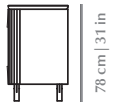

<b>Structure</b>	Lacquered Mdf
<b>Doors - Marble</b>	Estremoz White
<b>Wood Reliefs</b>	Wood veneer: Natural walnut, Oak Latte, Walnut Mocha, Iron Wood, Ebony
<b>Metal Applications</b>	Stainless Steel Plated Polished or Satin: Brass, Copper or Nickel
<b>Feet</b>	Stainless Steel Plated Polished or Satin: Brass, Copper or Nickel
<b>Package dimensions</b>	2620 x 560 x 970 mm
<b>Product weight</b>	255 Kg no package / 280 Kg with package

250 cm | 98 in

50 cm | 20 in