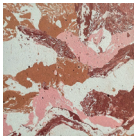

BRAQUE

SIDE TABLE

Celebrating a new invented reality, smooth and rough surfaces contrast with one another giving way to a new approach in shape and balance. Braque Side Table shows a torn and fragmented form, exposing the inner core of its base, which can be seen from a whole new perspective. This rebel approach took inspiration from Cubism and its influence in the representation of reality, leading to a deconstruction of shapes and revealing simultaneous view points at the same time.

// as pictured

Top - Estremoz white	Top - Estremoz white
Cylinder - Red Coloured Cement	Cylinder - Beige Coloured Cement
Base - Blossom Coloured Cement	Base - Summer Coloured Cement

MARBLES
FOR TOP

Carrara

Estremoz
White

Estremoz Rose

Green
Guatemala

Emperador

Nero Marquina

Traverine

**COLOURED
CEMENT**
FOR BASE

Red Coloured
Cement

Pink
Coloured
Cement

Beige Coloured
Cement

**COLOURED
CEMENT**
FOR BASE

Summer
Coloured
Cement

Blossom
Coloured
Cement