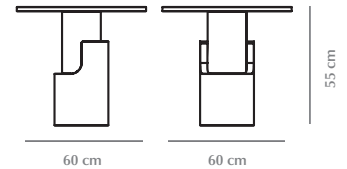

BRAQUE

SIDE TABLE

Celebrating a new invented reality, smooth and rough surfaces contrast with one another giving way to a new approach in shape and balance. Braque Side Table shows a torn and fragmented form, exposing the inner core of its base, which can be seen from a whole new perspective. This rebel approach took inspiration from Cubism and its influence in the representation of reality, leading to a deconstruction of shapes and revealing simultaneous view points at the same time.

Top	Marble: Carrara, Estremoz White, Estremoz Rose, Green Guatemala, Emperador, Nero Marquina, Travertine
Cylinder	Coloured Cement, Estremoz White, Estremoz Rose
Base	Coloured Cement, Natural travertine
Package dimensions	670 x 700 x 790 mm
Product weight	63 Kg no package / 78 Kg with package