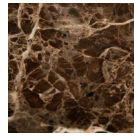

BRAQUE

SIDE TABLE

Celebrating a new invented reality, smooth and rough surfaces contrast with one another giving way to a new approach in shape and balance. Braque Side Table shows a torn and fragmented form, exposing the inner core of its base, which can be seen from a whole new perspective. This rebel approach took inspiration from Cubism and its influence in the representation of reality, leading to a deconstruction of shapes and revealing simultaneous view points at the same time.

// as pictured

Top - Estremoz white	Top - Estremoz white
Cylinder - Red Coloured Cement	Cylinder - Beige Coloured Cement
Base - Blossom Coloured Cement	Base - Summer Coloured Cement

MARBLES
FOR TOP

Carrara

Estremoz
White

Estremoz Rose

Green
Guatemala

Emperador

Nero Marquina

Traverine

**COLOURED
CEMENT**
FOR BASE

Red Coloured
Cement