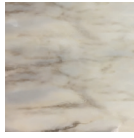

BRAQUE

SIDE TABLE

Celebrating a new invented reality, smooth and rough surfaces contrast with one another giving way to a new approach in shape and balance. Braque Side Table shows a torn and fragmented form, exposing the inner core of its base, which can be seen from a whole new perspective. This rebel approach took inspiration from Cubism and its influence in the representation of reality, leading to a deconstruction of shapes and revealing simultaneous view points at the same time.

Top	Marble: Carrara, Estremoz White, Estremoz Rose, Green Guatemala, Emperador, Nero Marquina, Travertine
Cylinder	Coloured Cement, Estremoz White, Estremoz Rose
Base	Coloured Cement, Natural travertine
Package dimensions	670 x 700 x 790 mm
Product weight	63 Kg no package / 78 Kg with package

// as pictured

Top - Estremoz white	Top - Estremoz white
Cylinder - Red Coloured Cement	Cylinder - Beige Coloured Cement
Base - Blossom Coloured Cement	Base - Summer Coloured Cement

MARBLES
FOR TOP

Carrara