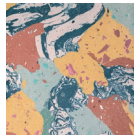

BRAQUE

SIDE TABLE

Celebrating a new invented reality, smooth and rough surfaces contrast with one another giving way to a new approach in shape and balance. Braque Side Table shows a torn and fragmented form, exposing the inner core of its base, which can be seen from a whole new perspective. This rebel approach took inspiration from Cubism and its influence in the representation of reality, leading to a deconstruction of shapes and revealing simultaneous view points at the same time.

// as pictured

Top - Estremoz white	Top - Estremoz white
Cylinder - Red Coloured Cement	Cylinder - Beige Coloured Cement
Base - Blossom Coloured Cement	Base - Summer Coloured Cement

MARBLES
FOR TOP

Carrara

Estremoz
White

Estremoz Rose

Green
Guatemala

Emperador

Nero Marquina

Traverine

**COLOURED
CEMENT**
FOR BASE

Red Coloured
Cement

Pink
Coloured
Cement

Beige Coloured
Cement

**COLOURED
CEMENT**
FOR BASE

Summer
Coloured
Cement

Blossom
Coloured
Cement