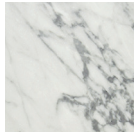

BRAQUE

SIDE TABLE

Celebrating a new invented reality, smooth and rough surfaces contrast with one another giving way to a new approach in shape and balance. Braque Side Table shows a torn and fragmented form, exposing the inner core of its base, which can be seen from a whole new perspective. This rebel approach took inspiration from Cubism and its influence in the representation of reality, leading to a deconstruction of shapes and revealing simultaneous view points at the same time.

Top	Marble: Carrara, Estremoz White, Estremoz Rose, Green Guatemala, Emperador, Nero Marquina, Travertine
Cylinder	Coloured Cement, Estremoz White, Estremoz Rose
Base	Coloured Cement, Natural travertine
Package dimensions	670 x 700 x 790 mm
Product weight	63 Kg no package / 78 Kg with package

// as pictured

Top - Estremoz white	Top - Estremoz white
Cylinder - Red Coloured Cement	Cylinder - Beige Coloured Cement
Base - Blossom Coloured Cement	Base - Summer Coloured Cement

MARBLES
FOR TOP

Carrara