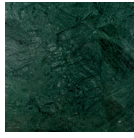

BRAQUE

SIDE TABLE

Celebrating a new invented reality, smooth and rough surfaces contrast with one another giving way to a new approach in shape and balance. Braque Side Table shows a torn and fragmented form, exposing the inner core of its base, which can be seen from a whole new perspective. This rebel approach took inspiration from Cubism and its influence in the representation of reality, leading to a deconstruction of shapes and revealing simultaneous view points at the same time.

// as pictured

Top - Estremoz white	Top - Estremoz white
Cylinder - Red Coloured Cement	Cylinder - Beige Coloured Cement
Base - Blossom Coloured Cement	Base - Summer Coloured Cement

MARBLES
FOR TOP

Carrara

Estremoz
White

Estremoz Rose

Green
Guatemala

Emperador

Nero Marquina

Traverine

**COLOURED
CEMENT**
FOR BASE

Red Coloured
Cement