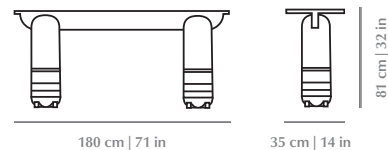

Top	Wood veneer: Natural Walnut, Oak Latte, Walnut Mocha, Iron Wood and Ebony
Marble Legs	One color combination available
Metal Application	Polished or Satin Brass
Metal Feet	Polished or Satin Cast Brass
Package dimensions	1920 x 460 x 650 mm
Product weight	178 Kg no package / 198 Kg with package